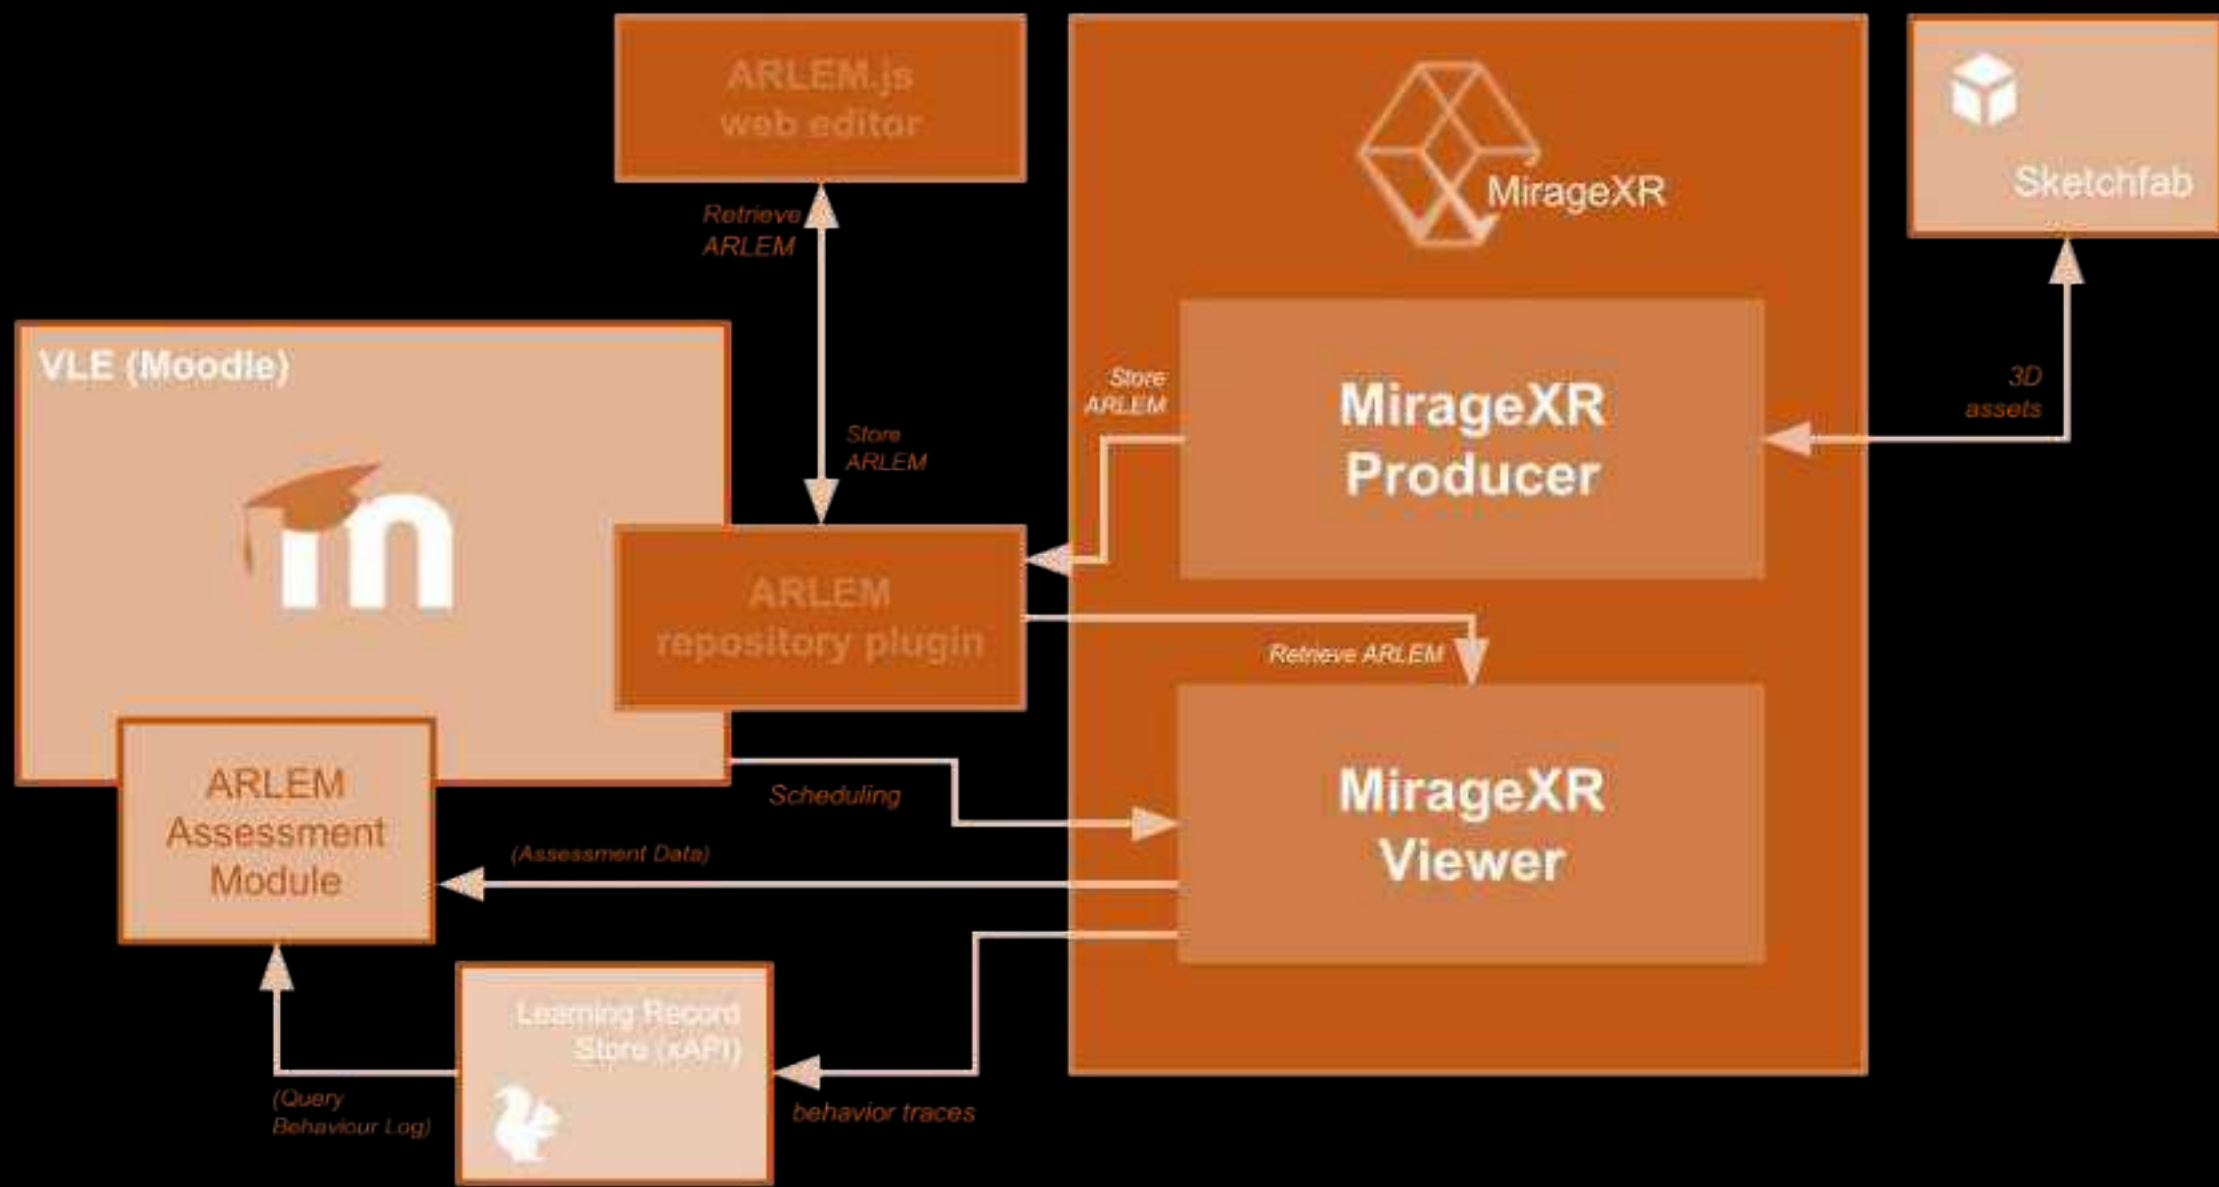

how does it **work**?

Reality as a platform

<https://github.com/WEKIT-ECS/MIRAGE-XR/>

<https://sagroups.ieee.org/1589/>

GhostTrack Replay

impact?

A woman with glasses is shown from the chest up, holding both hands up in a gesture of surprise or awe. The background is dark with many small, glowing orange and yellow particles, creating a magical or ethereal atmosphere. The text "memorable experience" is centered over her hands in a white, sans-serif font.