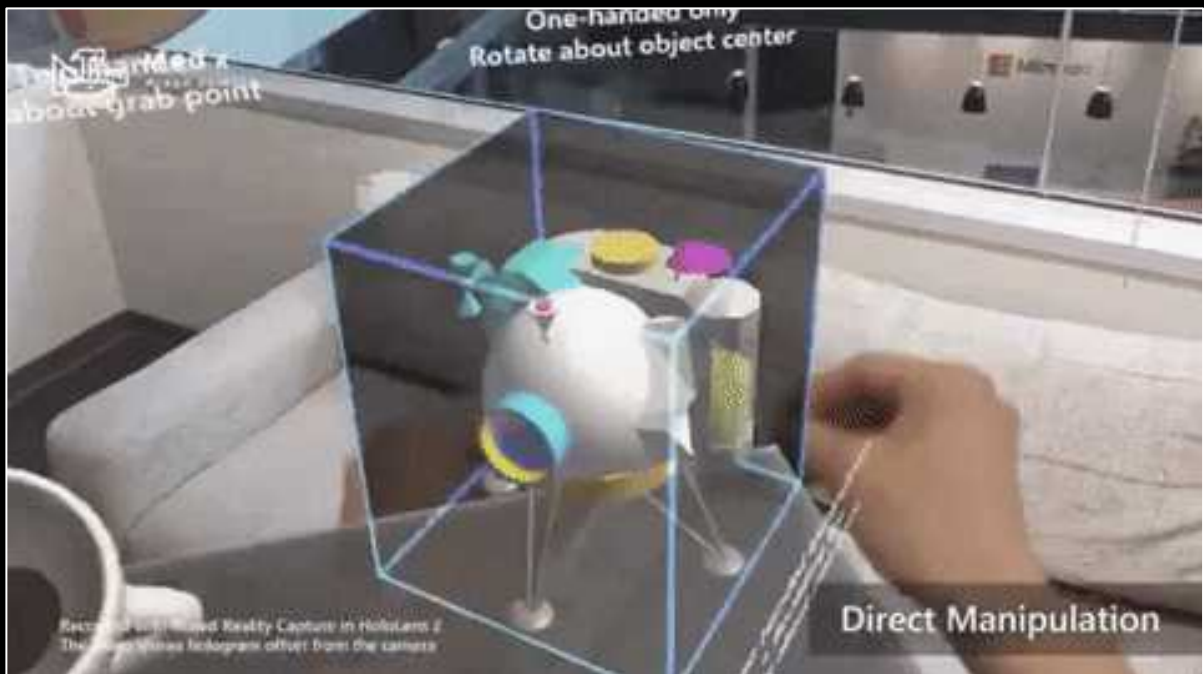

Augmented Reality: Spatial mapping

Illustration <https://www.stereolabs.com/docs/spatial-mapping/>

HoloLens 2

4 Head Tracking Cameras
(Stereo and periphery)

+
IMU

RGB Camera

Depth Camera
(Near and far range)

iPad lidar

Illustration <https://www.geoweeknews.com/news/ipad-lidar-demos-and-teardowns-give-a-peek-at-its-potential-and-limitations>

Logistics

<https://youtu.be/gnUK-HTn4ZA?t=41s>

3:34

3:34

FILTER REPLACEMENT

LOCATION: 38.5398918
-90.4401701

Maintenance

Energy

Collaboration

Remote assistance

MirageXR

**Training in the real world
with Augmented Reality**

Inspired by
Ghosts in the machine by Fridolin Wild, WEKIT ECS