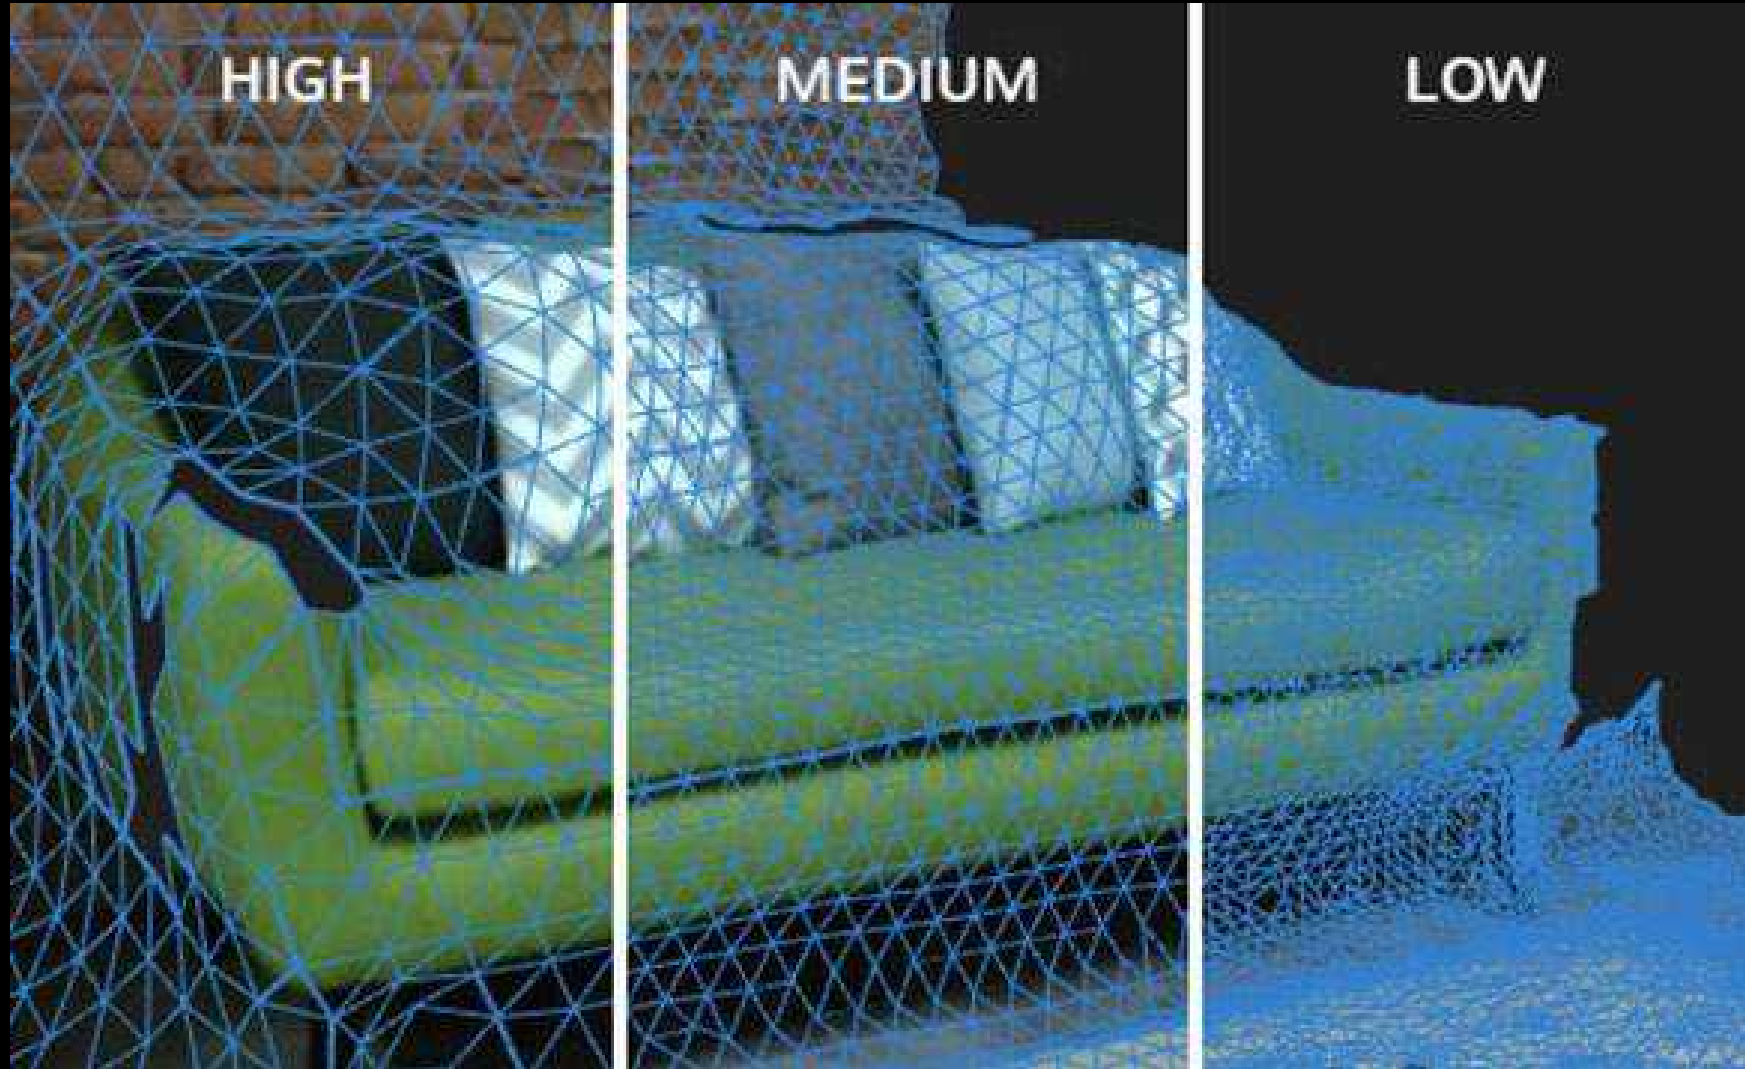

Augmented Reality: Spatial mapping

Illustration <https://www.stereolabs.com/docs/spatial-mapping/>

HoloLens 2

4 Head Tracking Cameras
(Stereo and periphery)

+
IMU

RGB Camera

Depth Camera
(Near and far range)