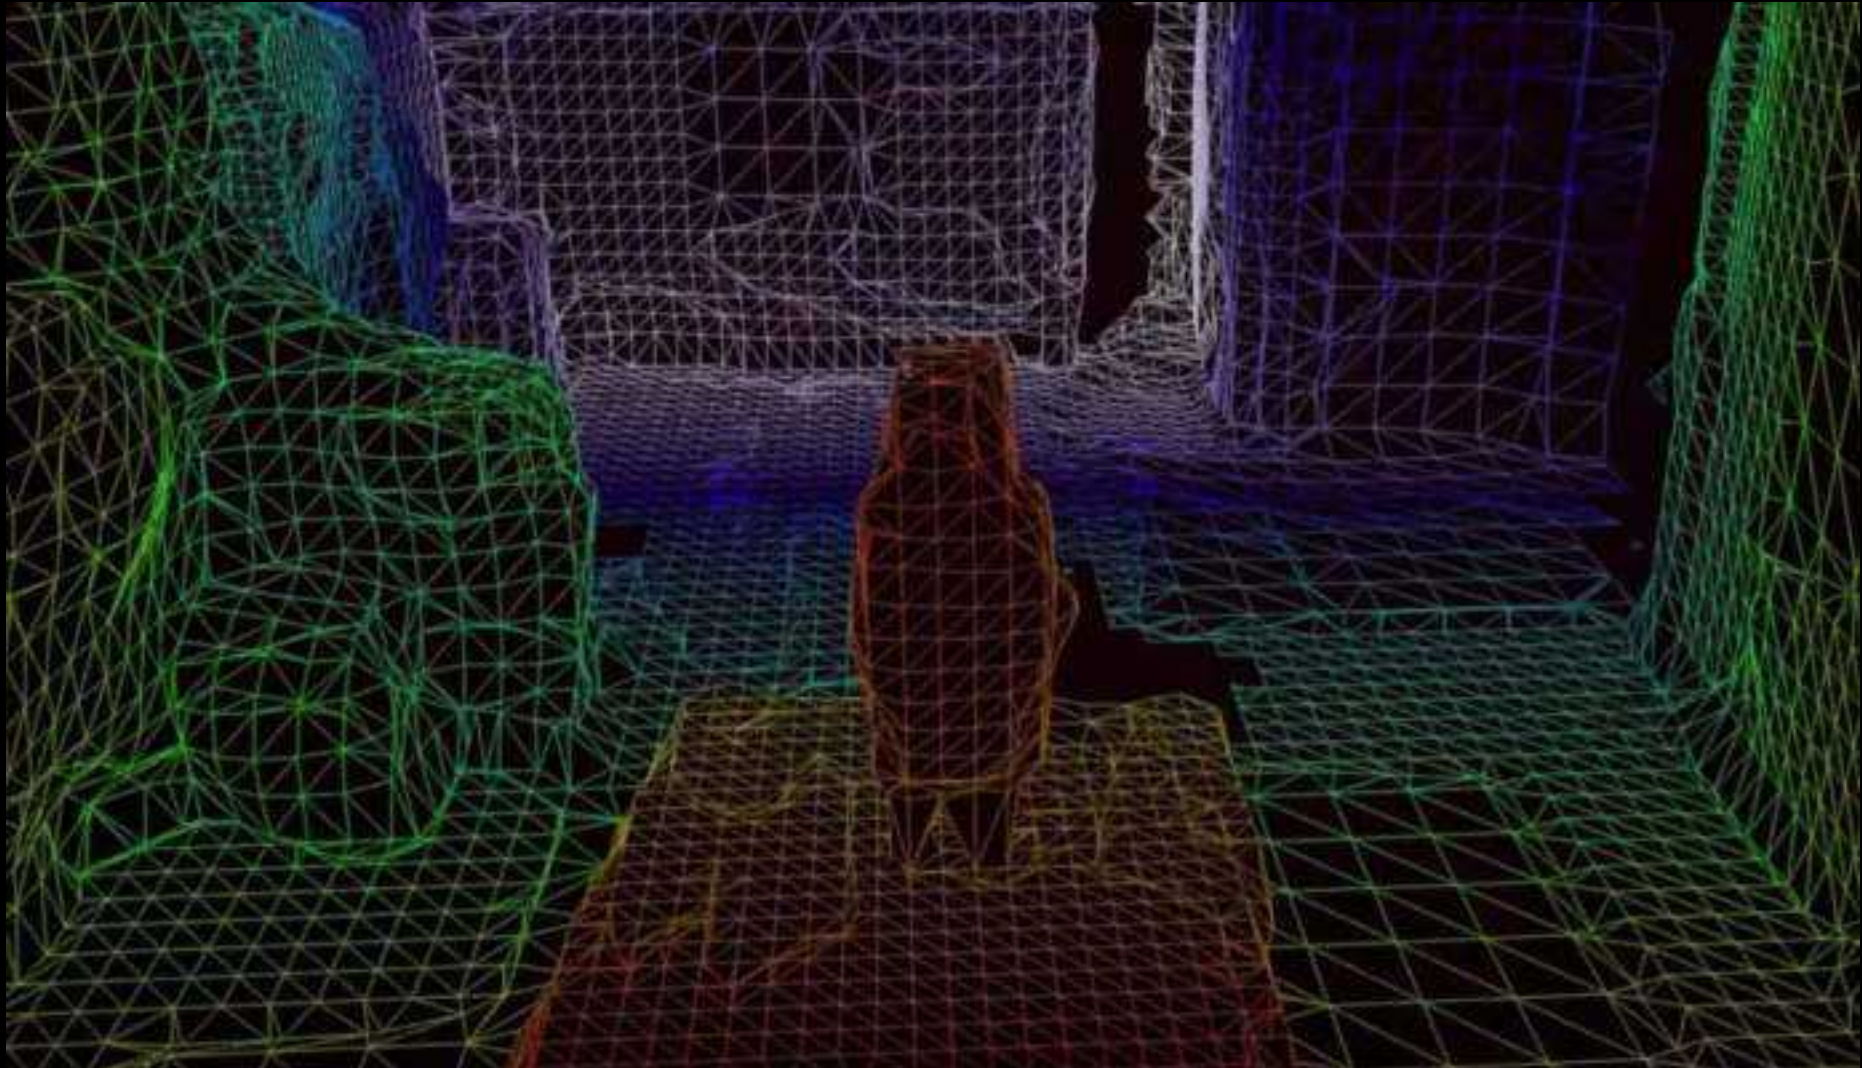

iPad lidar

Illustration <https://www.geoweeknews.com/news/ipad-lidar-demos-and-teardowns-give-a-peek-at-its-potential-and-limitations>