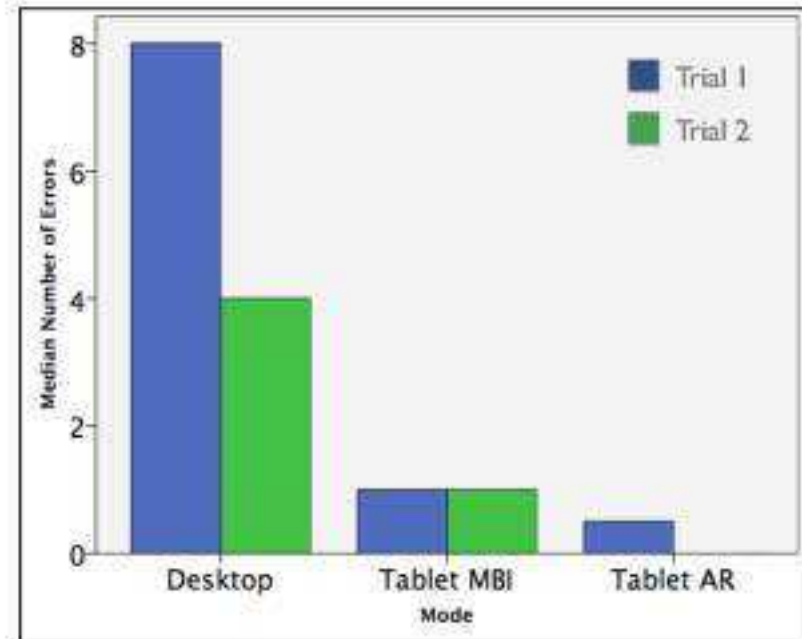

The use of Augmented Reality when performing a 46-step task ranging in complexity from selecting the correct parts, to properly aligning and fastening bolts through multiple parts **reduced time to task completion by 30%** and reduced errors (first time quality results improved 90%).

Augmented Reality: Spatial mapping

Illustration <https://www.stereolabs.com/docs/spatial-mapping/>

HoloLens 2

4 Head Tracking Cameras
(Stereo and periphery)

+
IMU

RGB Camera

Depth Camera
(Near and far range)