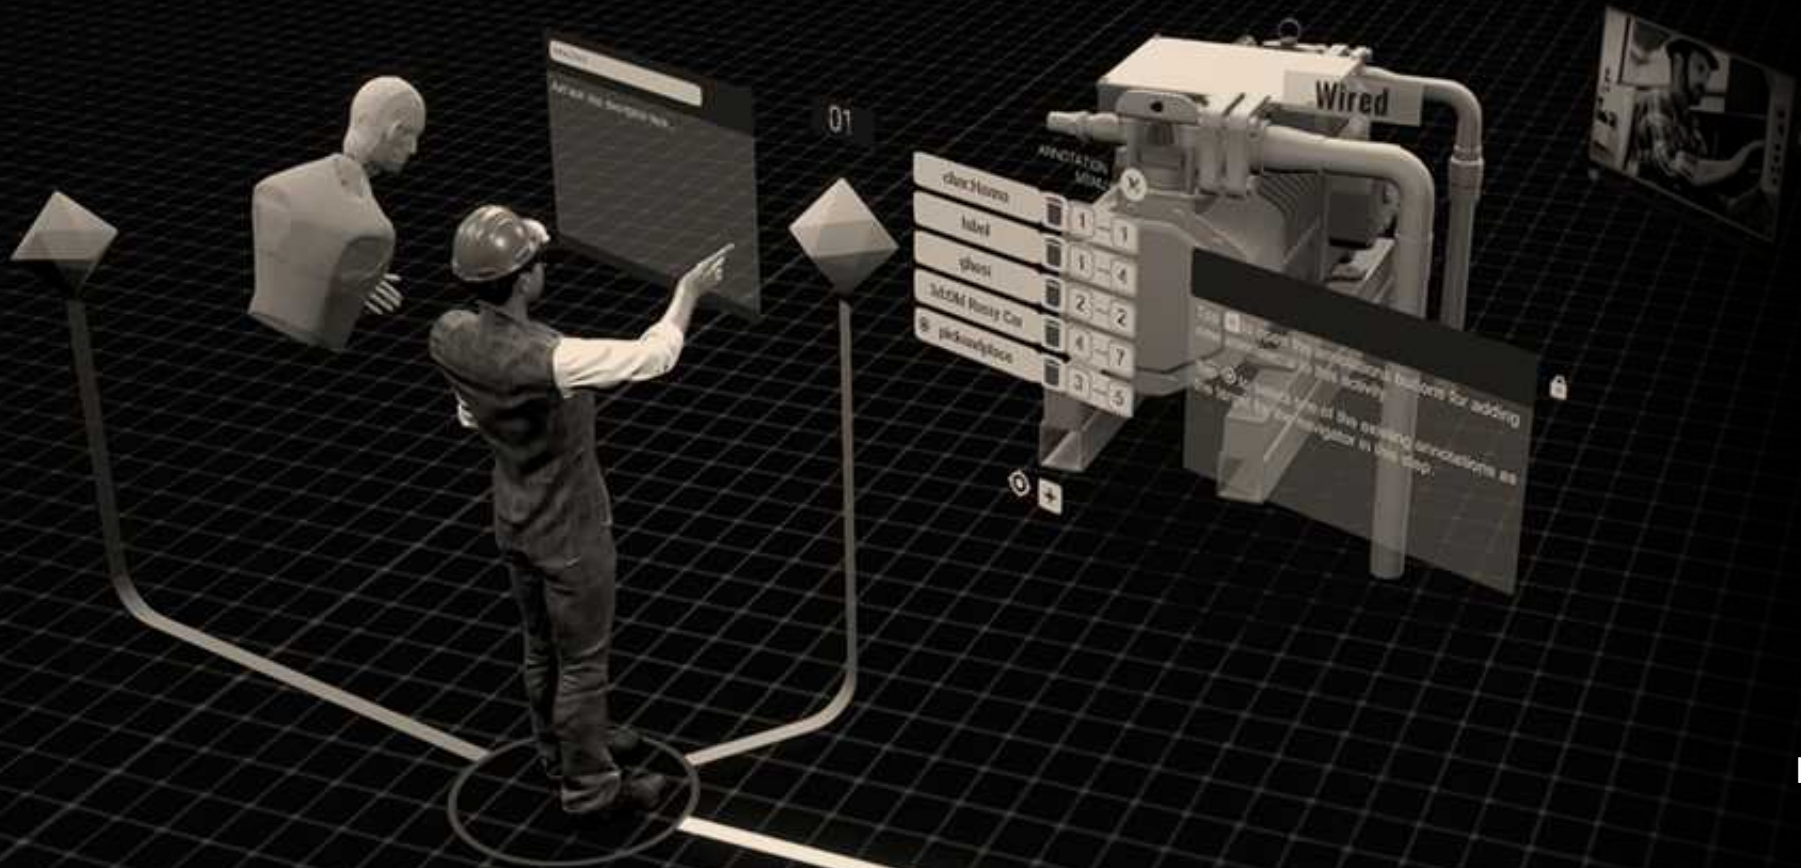

<https://github.com/WEKIT-ECS/MIRAGE-XR/>

<https://sagroups.ieee.org/1589/>